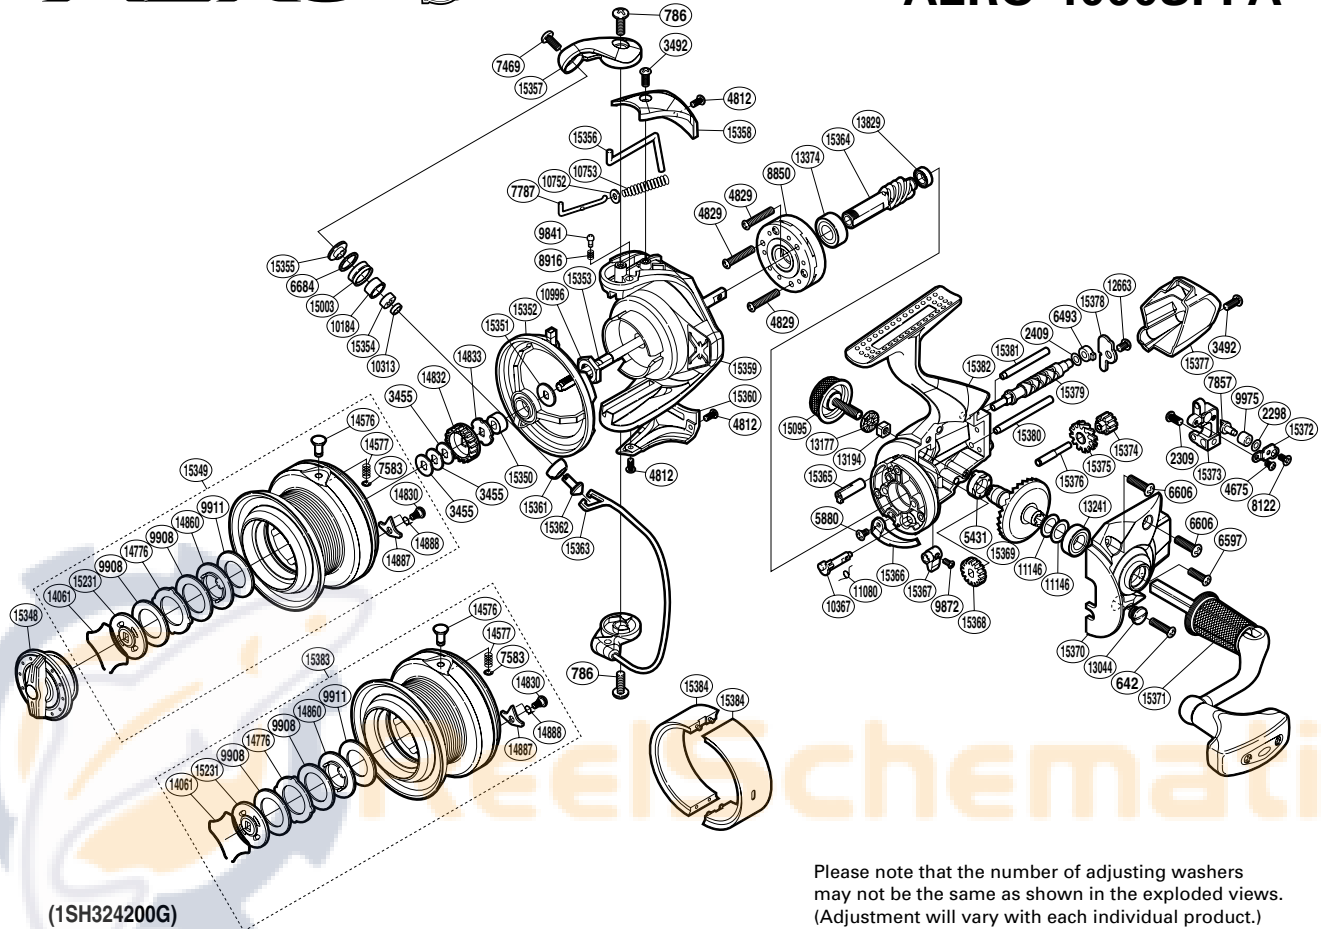

# SHIMANO

**AERO** S A-RB

**AERO-4000SPFA**

Please note that the number of adjusting washers may not be the same as shown in the exploded views. (Adjustment will vary with each individual product.)

Part No.	Description	Part No.	Description	Part No.	Description
RD 0642	Screw	RD10753	Bail Spring	RD15356	Bail Trip Lever
RD 0786	Screw	RD10996	Rotor Nut	RD15357	Bail Arm
RD 2298	Spacer	RD11080	Anti-Reverse Cam Spring	RD15358	Bail Spring Cover
RD 2309	Screw	RD11146	Washer	RD15359	Rotor
RD 2409	Spacer	RD12663	Screw	RD15360	Bail Hold Support Guard
RD 3455	Spool Washer	RD13044	Oil Cap	RD15361	Line Roller Support Cover
RD 3492	Screw	RD13177	Handle Screw Cap Spacer	RD15362	Line Roller Support
RD 4675	Screw	RD13194	Handle Screw Lock	RD15363	Bail Assembly
RD 4812	Screw	RD13241	Ball Bearing	RD15364	Pinion Gear
RD 4829	Screw	RD13374	Ball Bearing	RD15365	Worm Bushing (front)
RD 5431	Drive Gear Bushing	RD13829	Ball Bearing	RD15366	Bail Trip Strike
RD 5880	Screw	RD14061	Drag Washers Retainer	RD15367	Anti-Reverse Lever
RD 6493	Worm Bushing (rear)	RD14576	Line Clip	RD15368	Idle Gear
RD 6597	Screw	RD14577	Line Clip Spring	RD15369	Drive Gear
RD 6606	Screw	RD14776	Eared Washer	RD15370	Side Cover
RD 6684	Line Roller Spacer	RD14830	Screw	RD15371	Handle Assembly
RD 7469	Screw	RD14832	Spool Support A	RD15372	Oscillating Pawl Cover
RD 7583	E Lock	RD14833	Spool Support B	RD15373	Oscillating Slider
RD 7787	Bail Spring Guide A	RD14860	Key Washer	RD15374	Idle Gear B (small)
RD 7857	Oscillating Pawl	RD14887	Drag Click	RD15375	Idle Gear B (large)
RD 8122	Screw	RD14888	Click Spring	RD15376	Idle Gear B Shaft
RD 8850	Roller Clutch Assembly	RD15003	Line Roller	RD15377	Rear Protector
RD 8916	Click Spring	RD15095	Handle Screw Cap	RD15378	Worm Shaft Retainer
RD 9841	Click Pin	RD15231	Key Washer	RD15379	Worm Shaft
RD 9872	Screw	RD15348	Drag Knob	RD15380	Oscillating Guide A
RD 9908	Drag Washer	RD15349	Spool Assembly	RD15381	Oscillating Guide B
RD 9911	Drag Washer	RD15350	Line Safety Guard Spacer	RD15382	Body
RD 9975	Oscillating Slider Bushing	RD15351	Line Safety Guard Washer		
RD10184	Line Roller Bushing	RD15352	Line Safety Guard	RD15383	Spare Spool Assembly
RD10313	Bearing Spacer	RD15353	Main Shaft		
RD10367	Anti-Reverse Cam	RD15354	Line Roller Collar		
RD10752	Bail Spring Guide A Support	RD15355	Line Roller Washer	RD15384	Spool Economizer S (accessory)